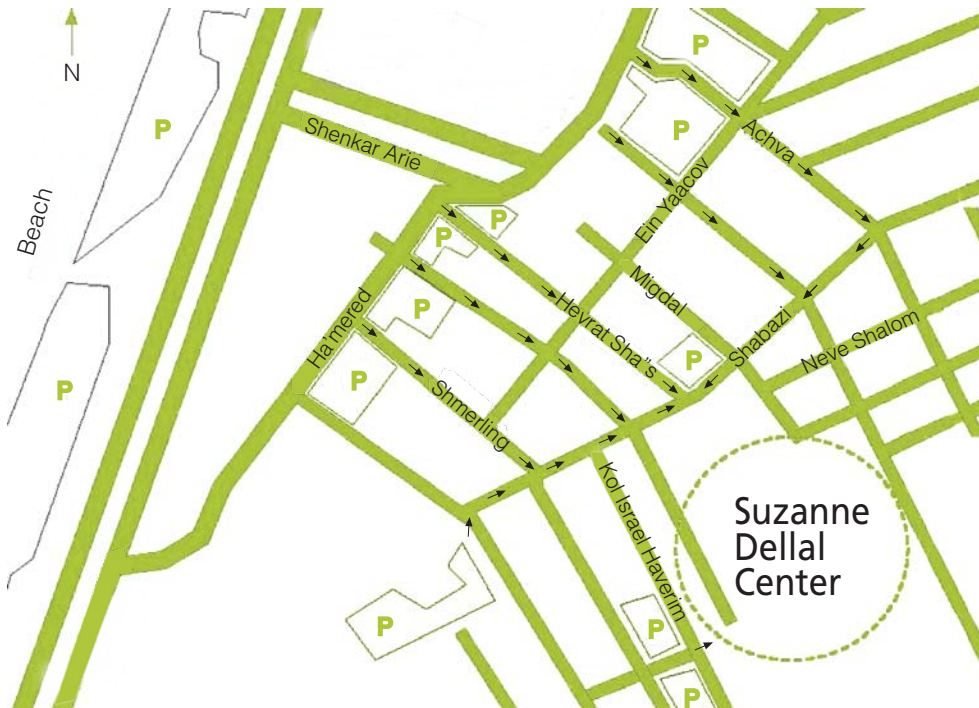

Map batsheva Dance Company

BatSheva Dance Company, 6 Yechieli Street, Suzanne Dellal Center, Tel Aviv 65149 Tel: 03-5171471
